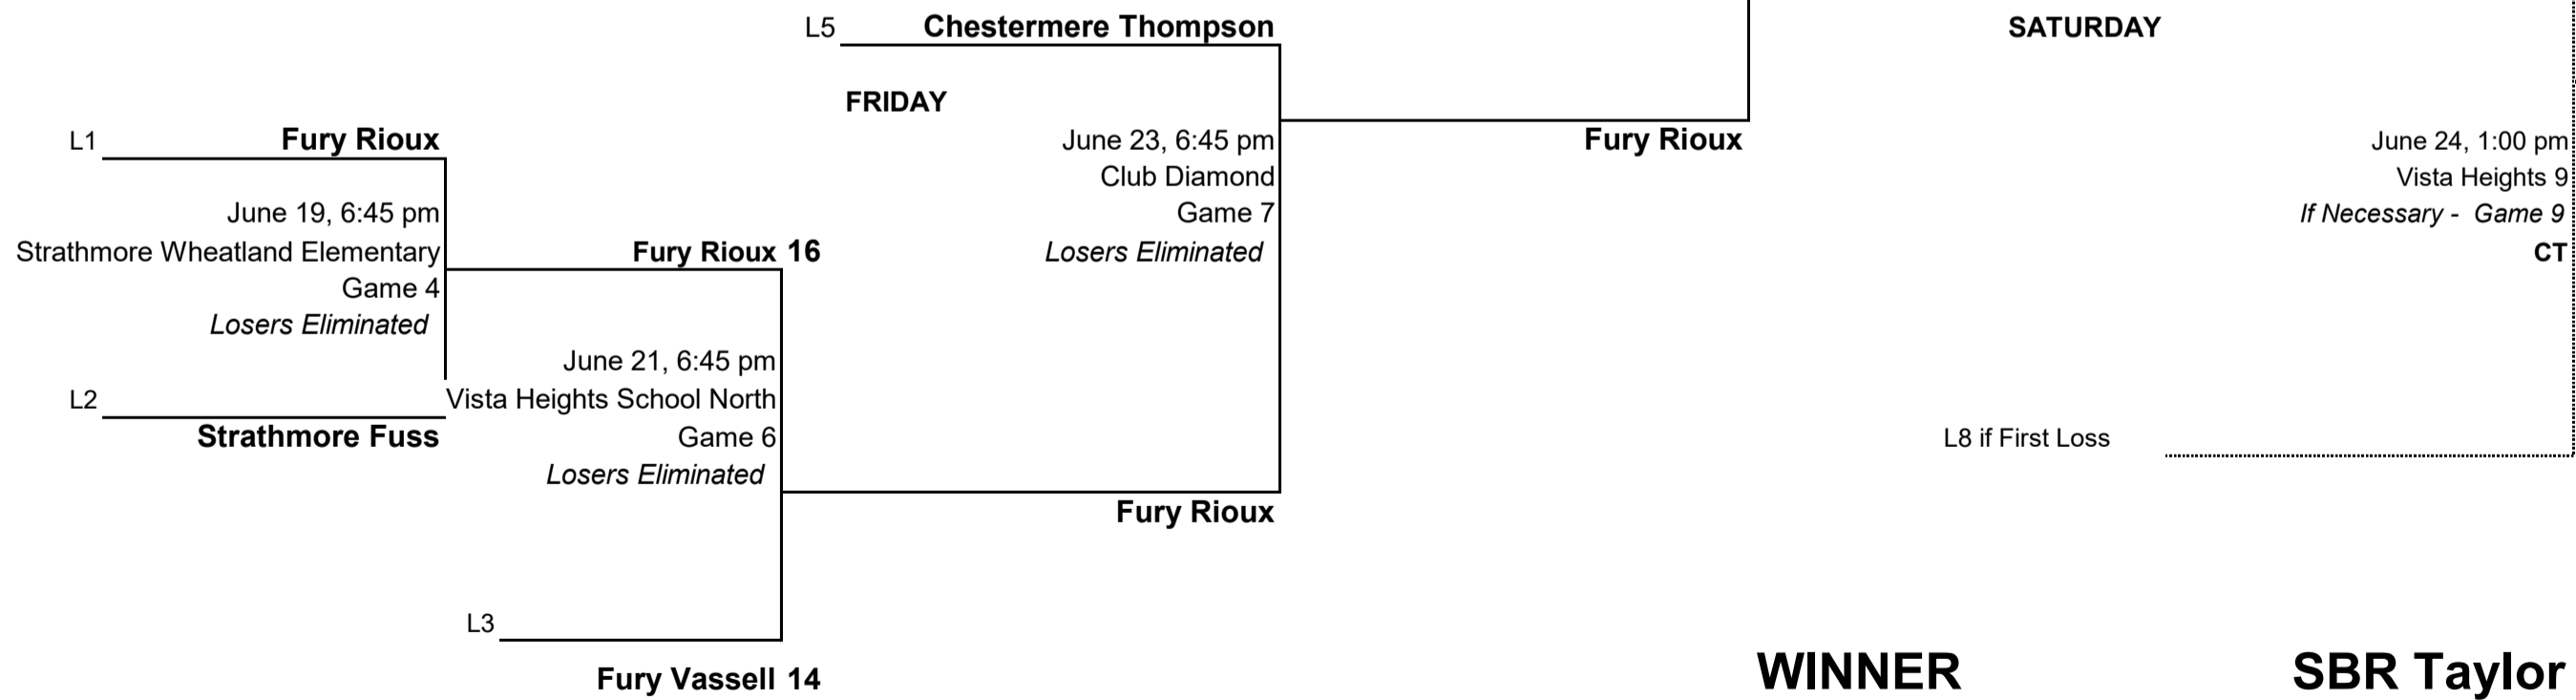

Updated June 22

Category U13
Division U13 White

DIAMONDS
Club Diamond
Vista Heights 10
Vista Heights 9
Vista Heights 8
Vista Heights 7

Highest "Seeded" team supplies Club Diamond - IF NOT AT VISTA
Highest "Seeded" team gets CHOICE of home/away EXCEPT
In Final Game (Game 8) team on the top of the bracket gets CHOICE of home/away
Coin Toss for choice of Home/Away in "If" Game Only
Game Length: No New Inning after 1 hour 45 minute
4 run per inning maximum

Winner's Bracket

	Team	Coach
1	Chestermere Thompson	Maralyn Thompson
2	SBR Taylor	Jason Taylor
3	Strathmore Fuss	Shara Fuss
4	Fury Vassell	Hannah Vassell
5	Fury Rioux	Michael Rioux

Loser's Bracket

WINNER SBR Taylor
RUNNER UP Fury Rioux