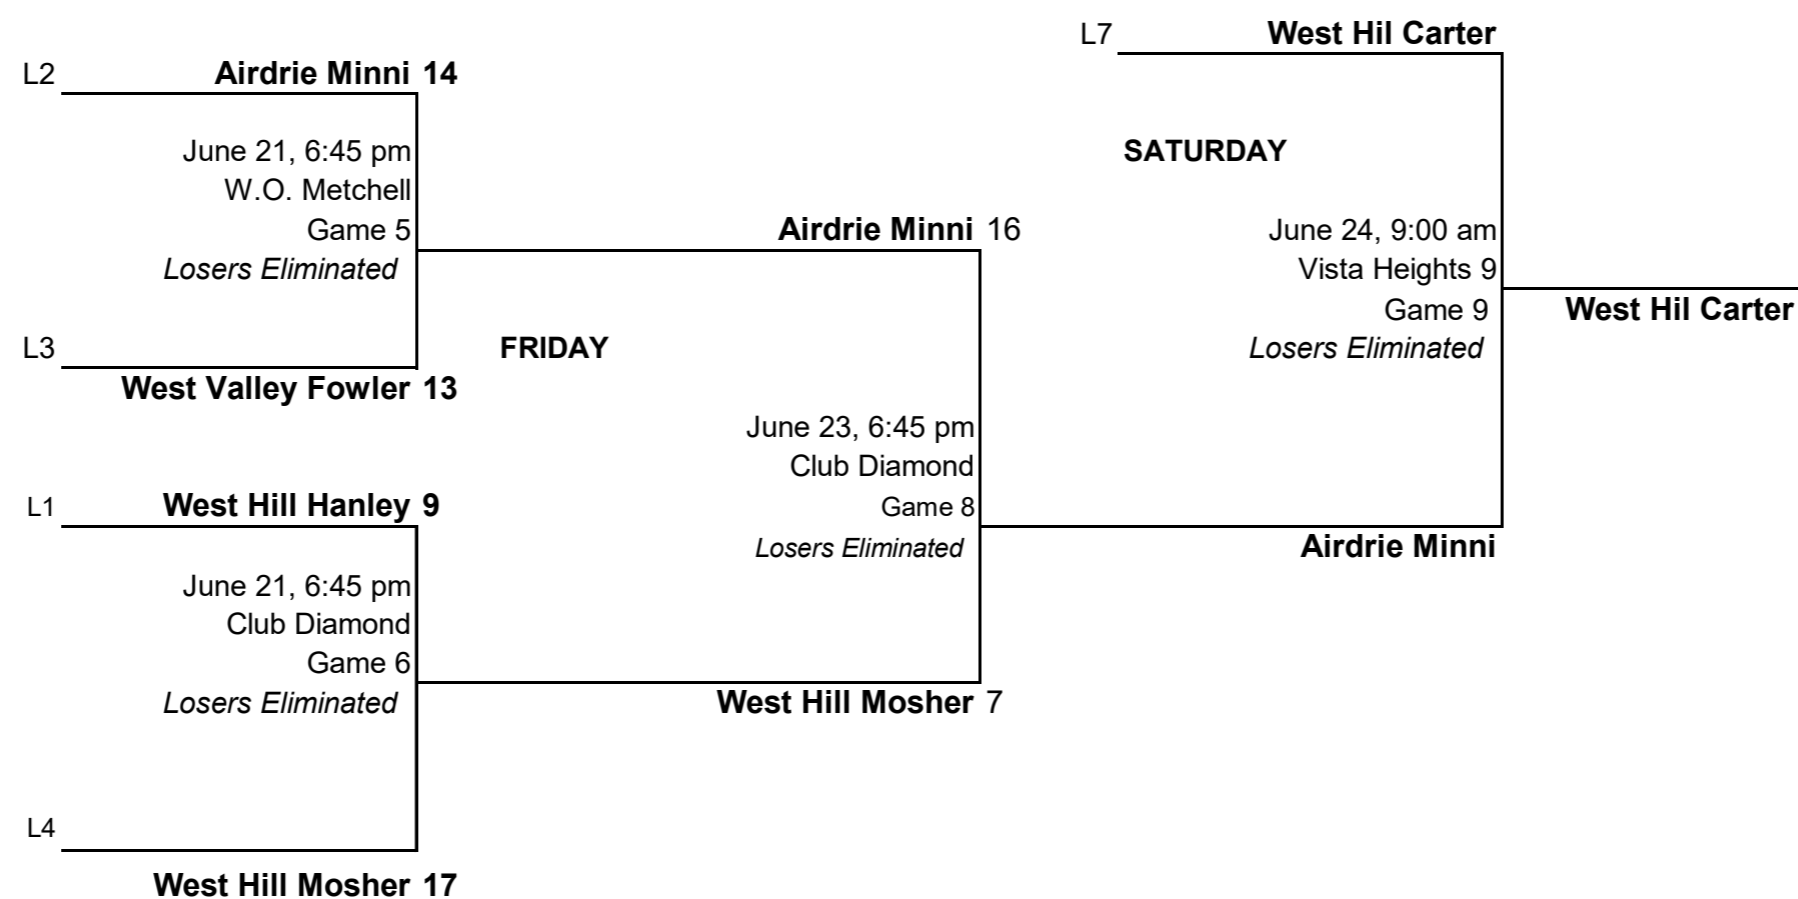

Calgary Minor Softball Association Playoff Schedule

Updated June 22

Category U13
Division U13 Black

Winner's Bracket

DIAMONDS
Club Diamond
Vista Heights 10
Vista Heights 9
Vista Heights 8
Vista Heights 7

Highest "Seeded" team supplies Club Diamond - IF NOT AT VISTA
Highest "Seeded" team gets CHOICE of home/away EXCEPT
In Final Game (Game 10) team on the top of the bracket gets CHOICE of home/away
Coin Toss for choice of Home/Away in "If" Game Only
Game Length: No New Inning after 1 hour 45 minute
4 run per inning maximum

Loser's Bracket

WINNER West Valley Pittet

RUNNER UP West Hill Carter

Calgary Minor Softball Association Playoff Schedule

Updated June 22

Category U13
Division U13 Red

Winner's Bracket

DIAMONDS
Club Diamond
Vista Heights 10
Vista Heights 9
Vista Heights 8
Vista Heights 7

Highest "Seeded" team supplies Club Diamond - IF NOT AT VISTA
Highest "Seeded" team gets CHOICE of home/away EXCEPT
In Final Game (Game 6) team on the top of the bracket gets CHOICE of home/away
Coin Toss for choice of Home/Away in "If" Game Only
Game Length: No New Inning after 1 hour 45 minute
4 run per inning maximum

Updated June 22

Category U13
Division U13 White

DIAMONDS
Club Diamond
Vista Heights 10
Vista Heights 9
Vista Heights 8
Vista Heights 7

Highest "Seeded" team supplies Club Diamond - IF NOT AT VISTA
Highest "Seeded" team gets CHOICE of home/away EXCEPT
In Final Game (Game 8) team on the top of the bracket gets CHOICE of home/away
Coin Toss for choice of Home/Away in "If" Game Only
Game Length: No New Inning after 1 hour 45 minute
4 run per inning maximum