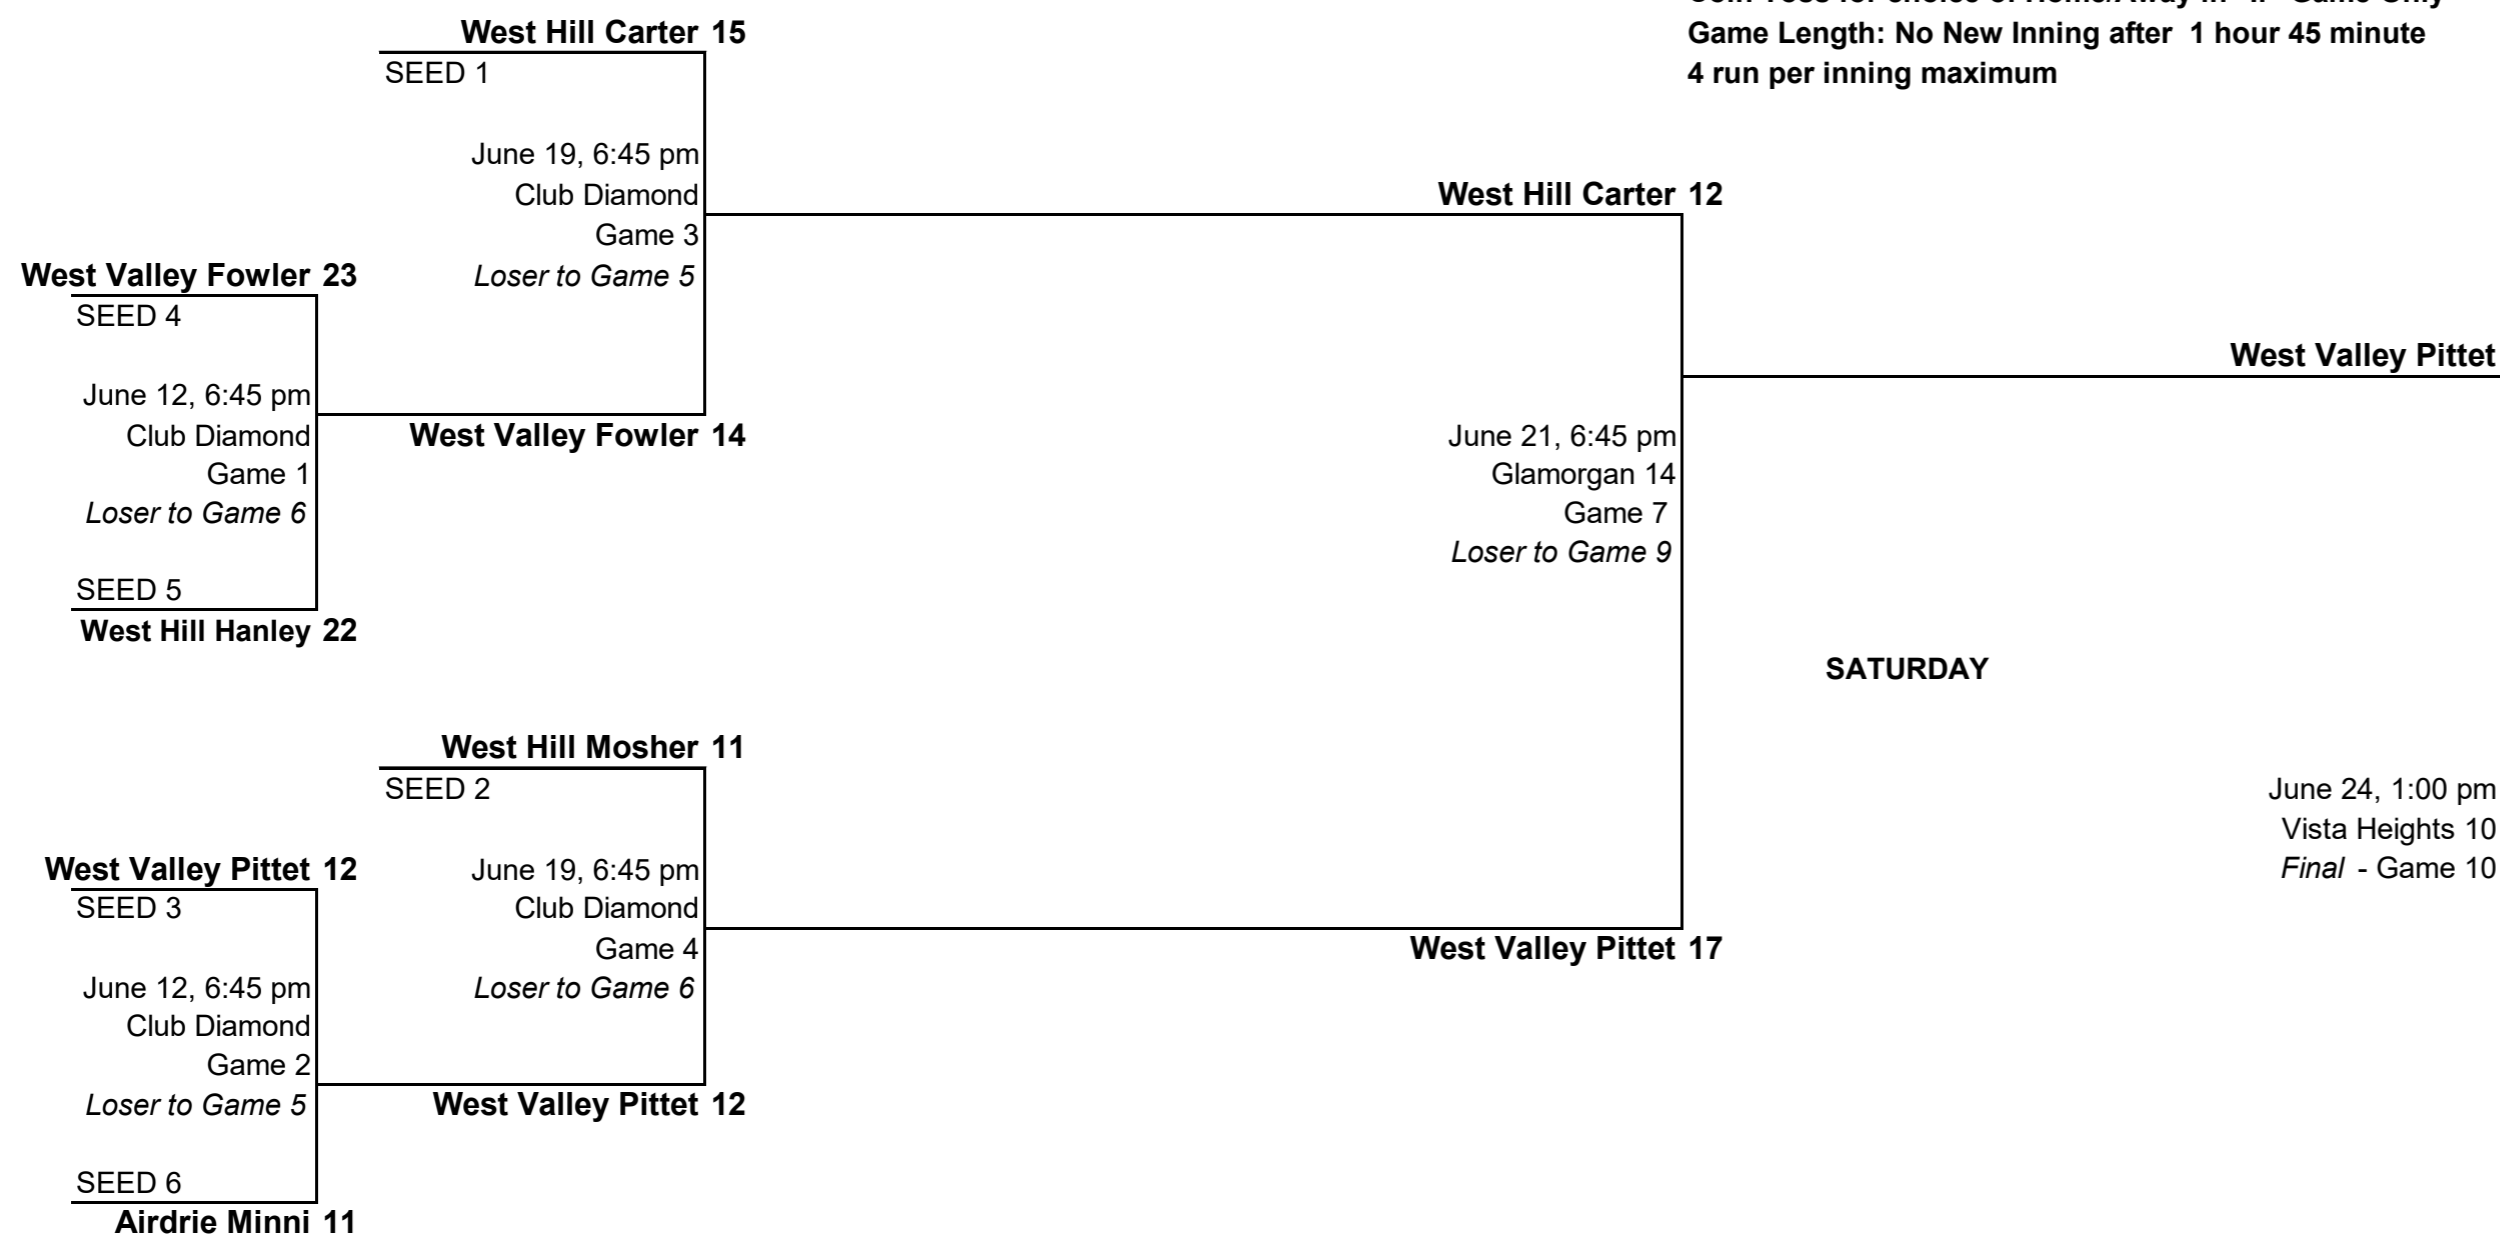

Calgary Minor Softball Association Playoff Schedule

Updated June 22

Category U13
Division U13 Black

Winner's Bracket

DIAMONDS
Club Diamond
Vista Heights 10
Vista Heights 9
Vista Heights 8
Vista Heights 7

Highest "Seeded" team supplies Club Diamond - IF NOT AT VISTA
Highest "Seeded" team gets CHOICE of home/away EXCEPT
In Final Game (Game 10) team on the top of the bracket gets CHOICE of home/away
Coin Toss for choice of Home/Away in "If" Game Only
Game Length: No New Inning after 1 hour 45 minute
4 run per inning maximum

Loser's Bracket

WINNER West Valley Pittet

RUNNER UP West Hill Carter

Calgary Minor Softball Association Playoff Schedule

Updated June 22

Category U13
Division U13 Red

Winner's Bracket

DIAMONDS
Club Diamond
Vista Heights 10
Vista Heights 9
Vista Heights 8
Vista Heights 7

Highest "Seeded" team supplies Club Diamond - IF NOT AT VISTA
Highest "Seeded" team gets CHOICE of home/away EXCEPT
In Final Game (Game 6) team on the top of the bracket gets CHOICE of home/away
Coin Toss for choice of Home/Away in "If" Game Only
Game Length: No New Inning after 1 hour 45 minute
4 run per inning maximum

Updated June 22

Category U13
Division U13 White

DIAMONDS
Club Diamond
Vista Heights 10
Vista Heights 9
Vista Heights 8
Vista Heights 7

Highest "Seeded" team supplies Club Diamond - IF NOT AT VISTA
Highest "Seeded" team gets CHOICE of home/away EXCEPT
In Final Game (Game 8) team on the top of the bracket gets CHOICE of home/away
Coin Toss for choice of Home/Away in "If" Game Only
Game Length: No New Inning after 1 hour 45 minute
4 run per inning maximum