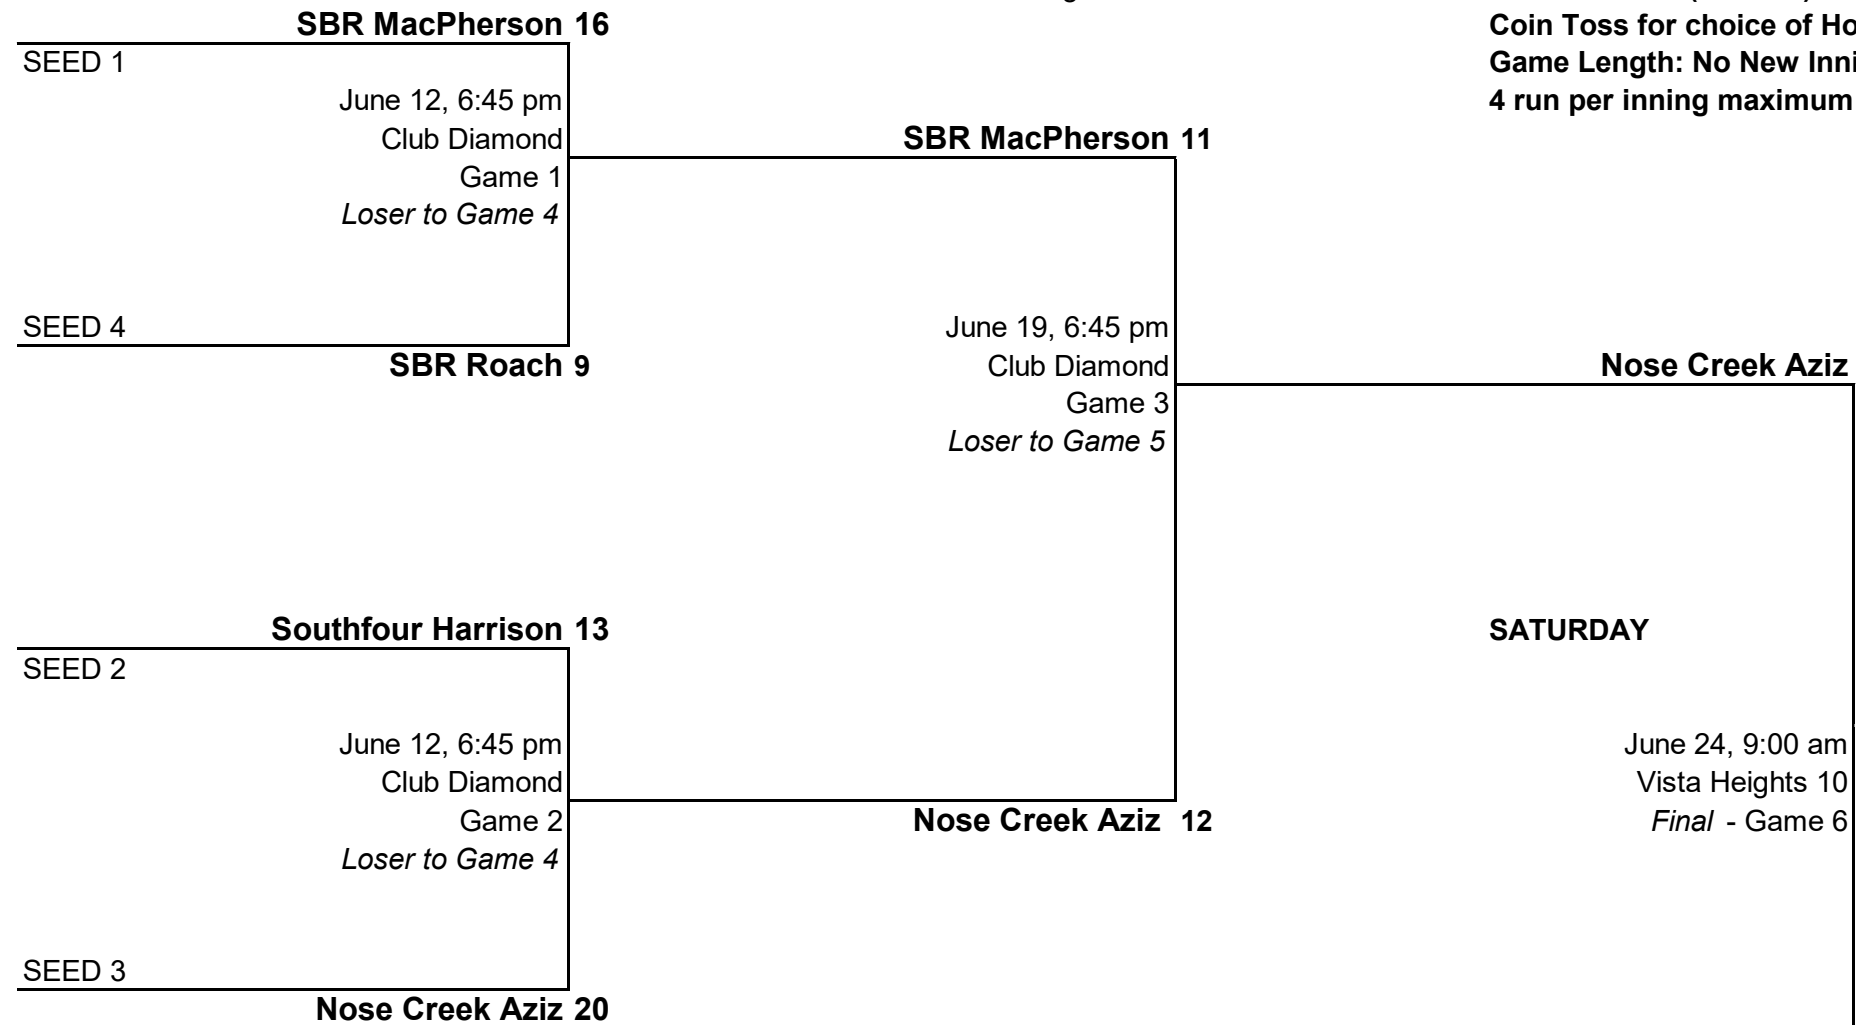

Calgary Minor Softball Association Playoff Schedule

Updated June 22

Category U13
Division U13 Red

Winner's Bracket

DIAMONDS
Club Diamond
Vista Heights 10
Vista Heights 9
Vista Heights 8
Vista Heights 7

Highest "Seeded" team supplies Club Diamond - IF NOT AT VISTA
Highest "Seeded" team gets CHOICE of home/away EXCEPT
In Final Game (Game 6) team on the top of the bracket gets CHOICE of home/away
Coin Toss for choice of Home/Away in "If" Game Only
Game Length: No New Inning after 1 hour 45 minute
4 run per inning maximum

	Team	Coach
1	SBR MacPherson	Saul MacPherson
2	Southfour Harrison	Pat Harrison
3	Nose Creek Aziz	Mark Aziz
4	SBR Roach	Andrew Roach