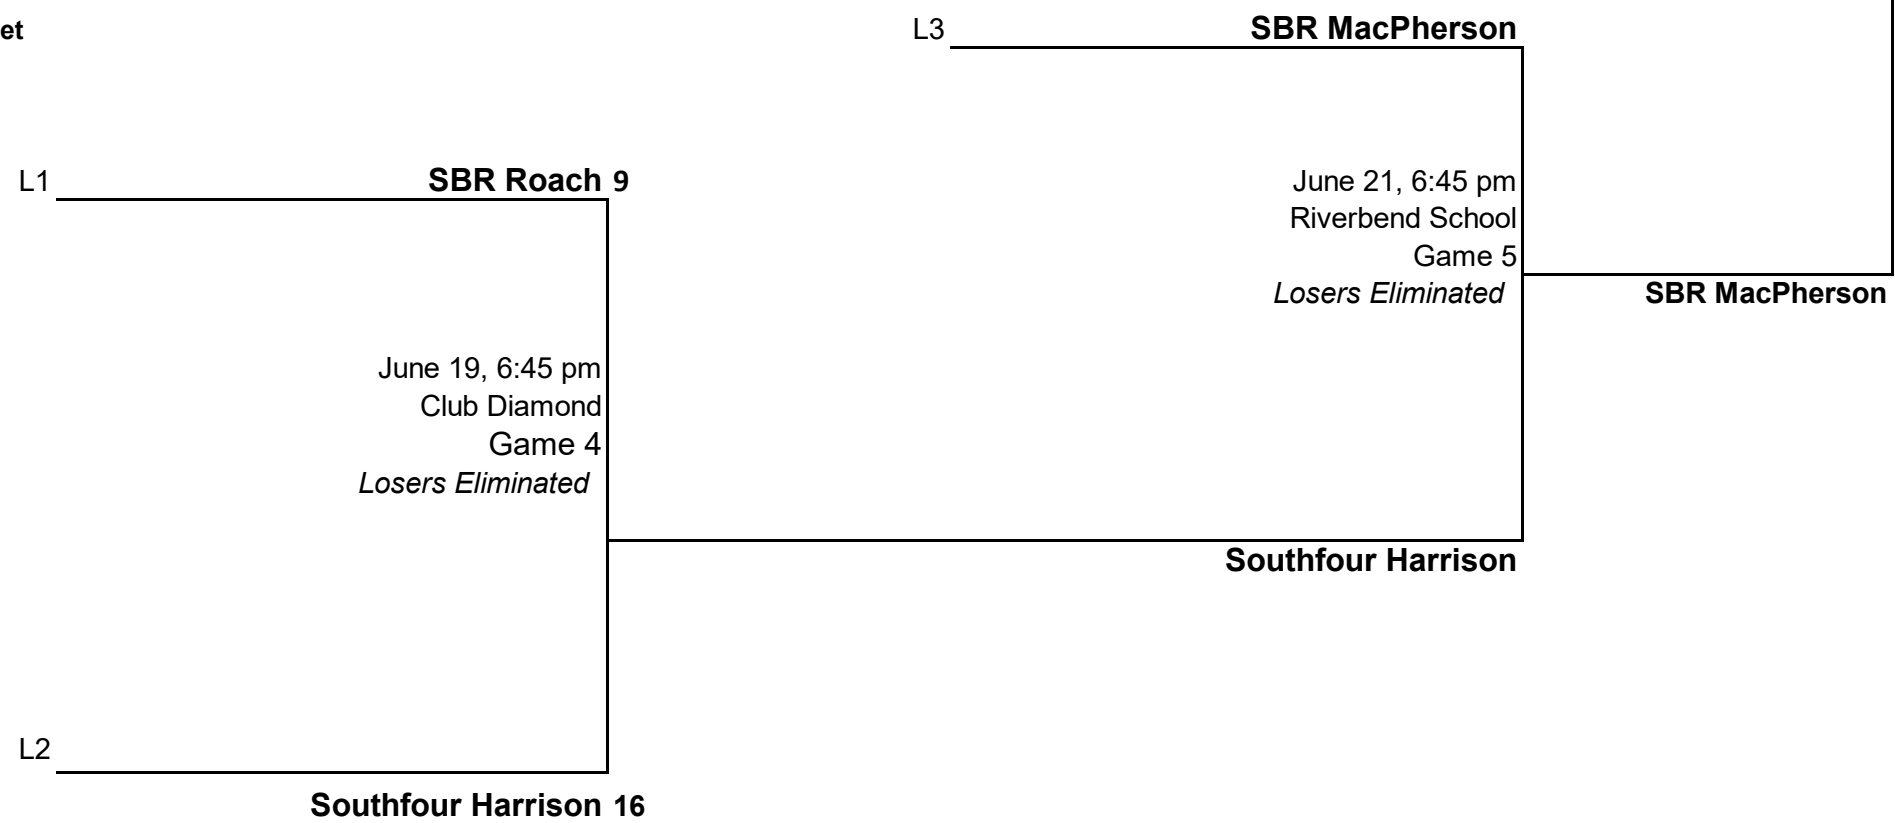

Loser's Bracket